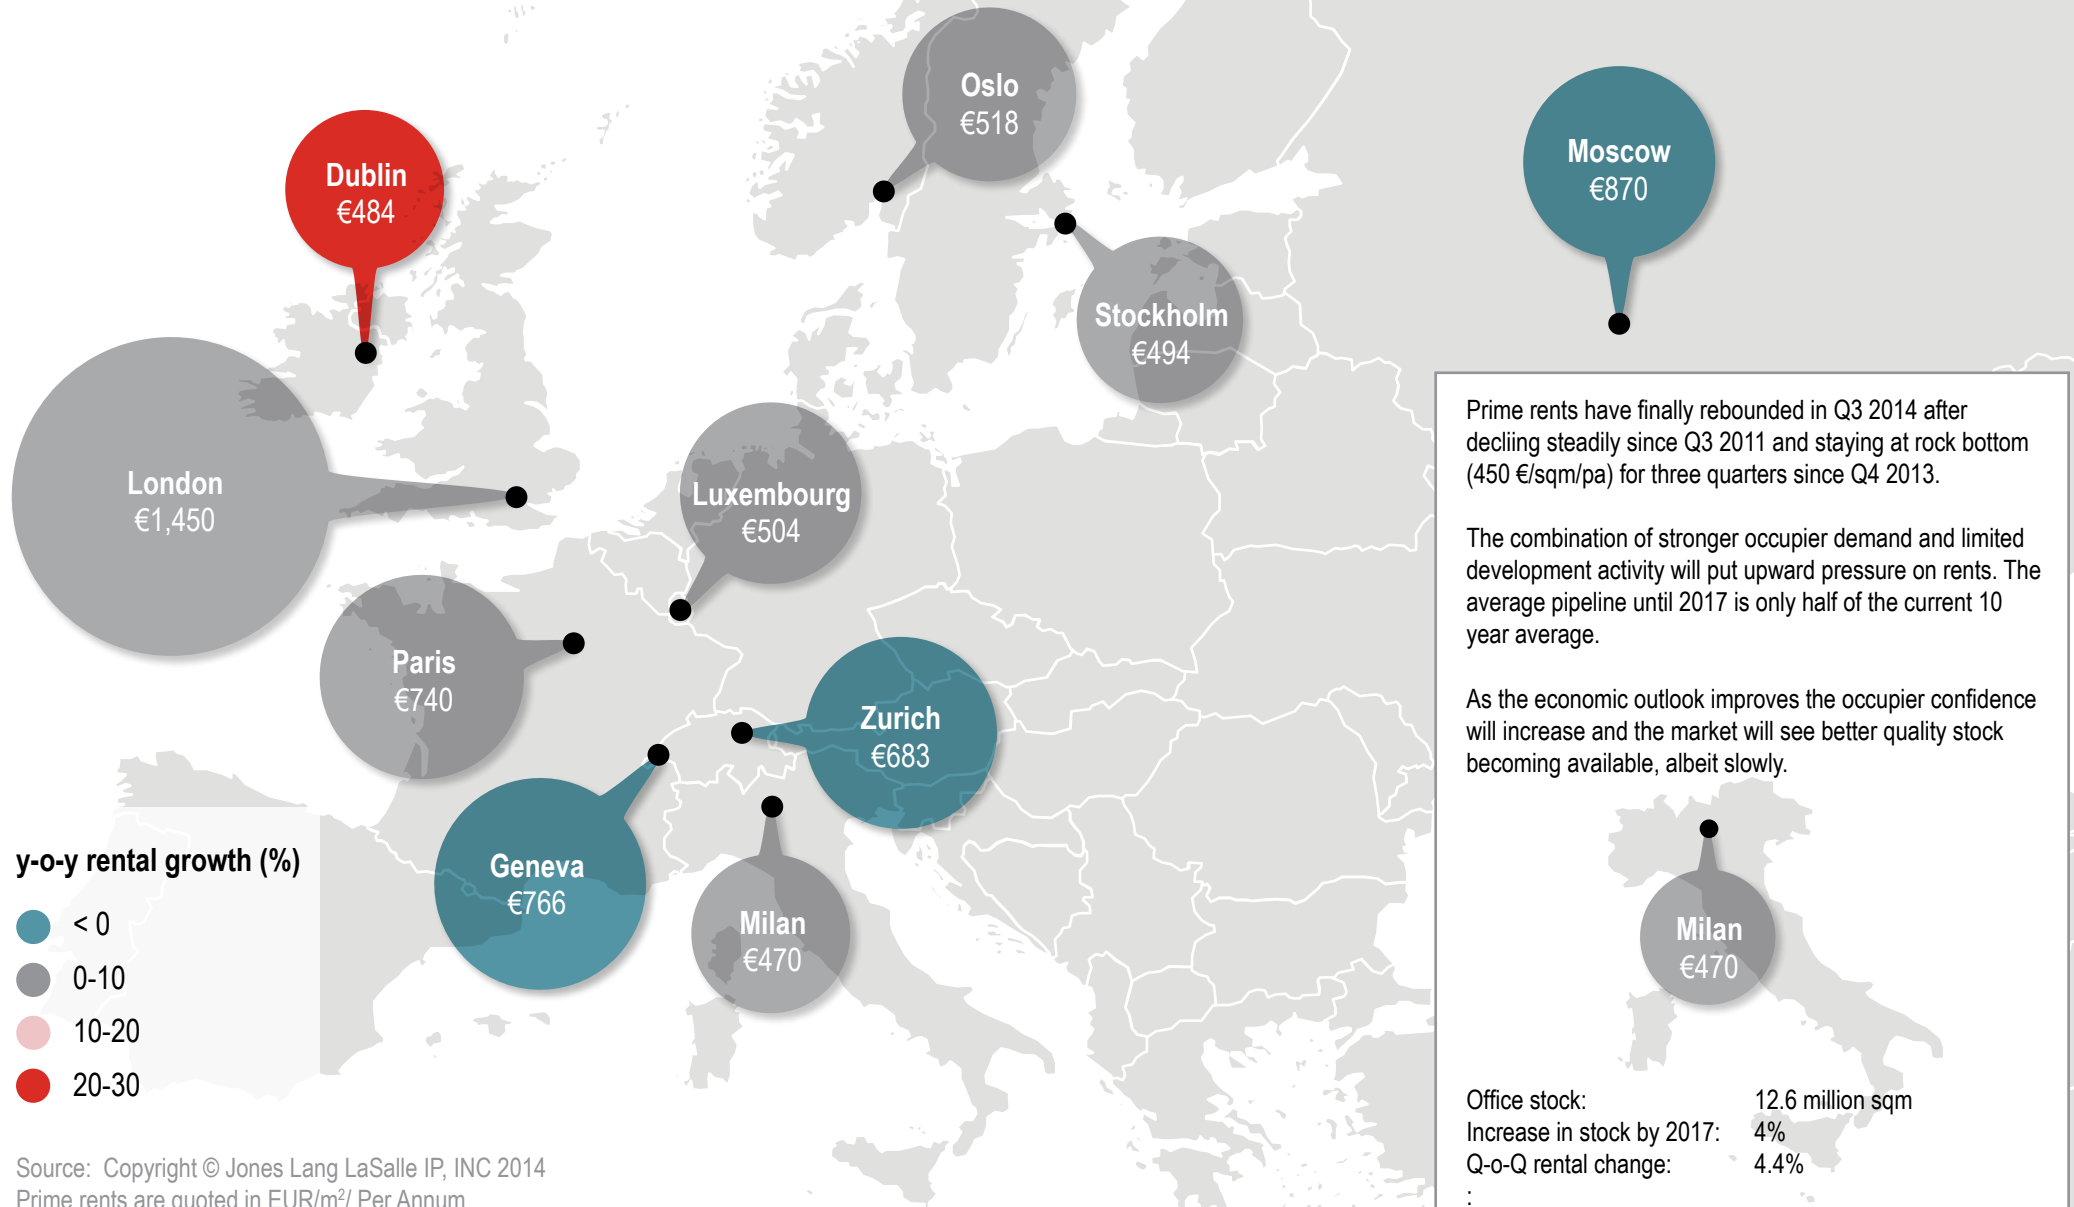

# Milan rents grow for the first time since 2011

Source: Copyright © Jones Lang LaSalle IP, INC 2014  
 Prime rents are quoted in EUR/m<sup>2</sup>/ Per Annum